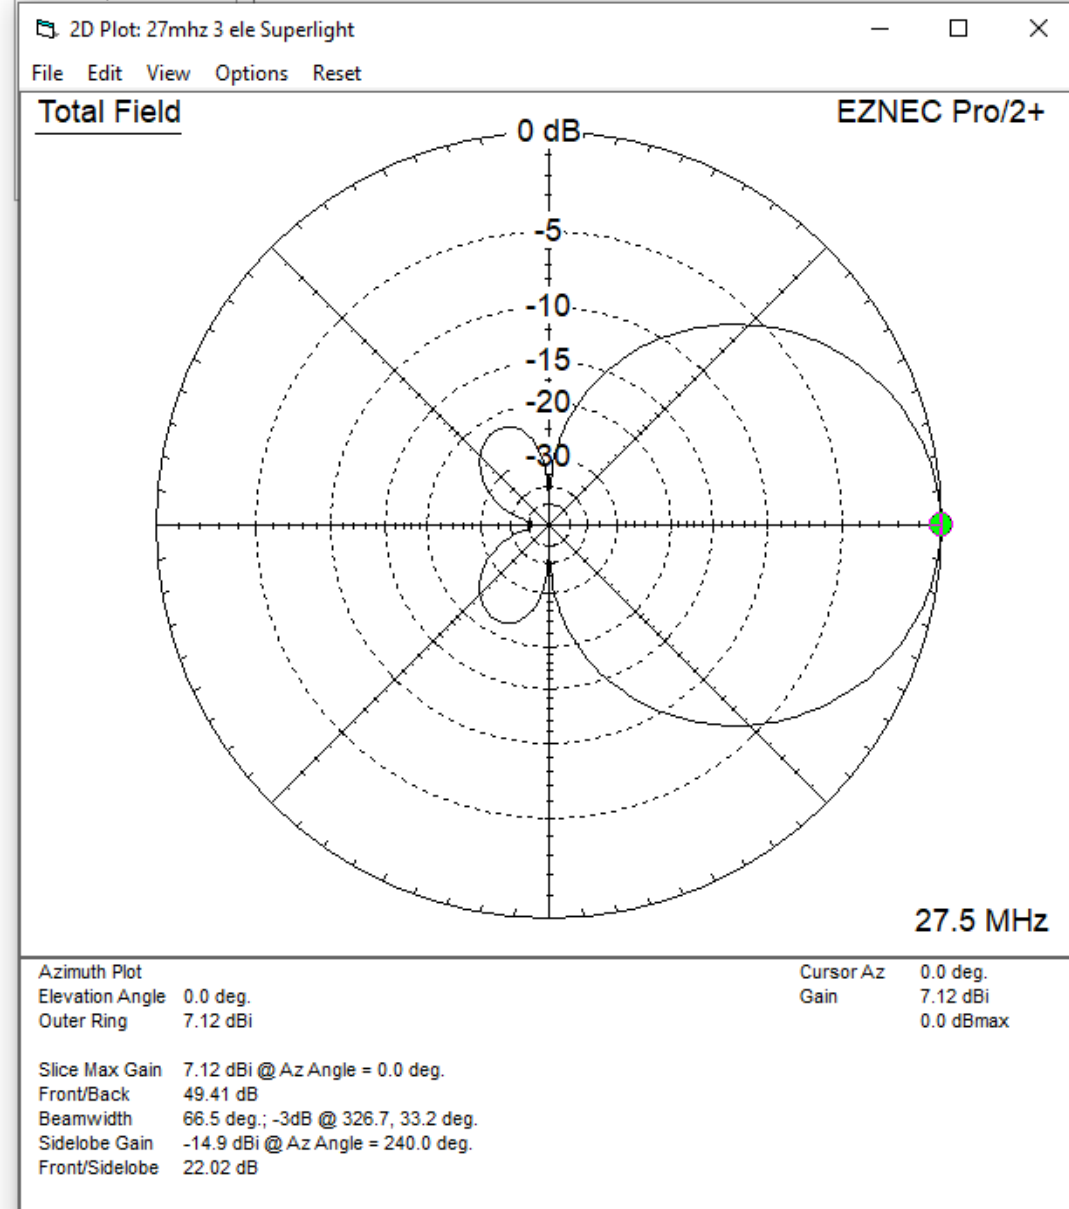

 Center Ant Image

Mouse Operation

EZNEC Pro/2+ v. 7.0

File Edit Options Outputs Setups View Utilities Help

Open
 Save As
 Ant Notes

Currents
 Src Dat
 Load Dat
 FF Tab
 NF Tab
 SWR
 View Ant

NEC-2D
 FF Plot

27mhz 3 ele Superlight

File	27mhz 3 ele Superlight.EZ
Frequency	27.5 MHz
Wavelength	10.9015 m
Wires	9 Wires, 165 segments
Sources	1 Source
Loads	0 Loads
Trans Lines	0 Transmission Lines
Transformers	0 Transformers
L Networks	0 L Networks
Y Param Networks	0 Y Param Networks
Ground Type	Free Space
Wire Loss	Aluminum (6061-T6)
Units	Meters
Plot Type	Azimuth
Elevation Angle	0 Deg.
Step Size	1 Deg.
Ref Level	0 dBi
Alt SWR Z0	27 ohms
Desc Options	
Gnd Wave Dist	OFF