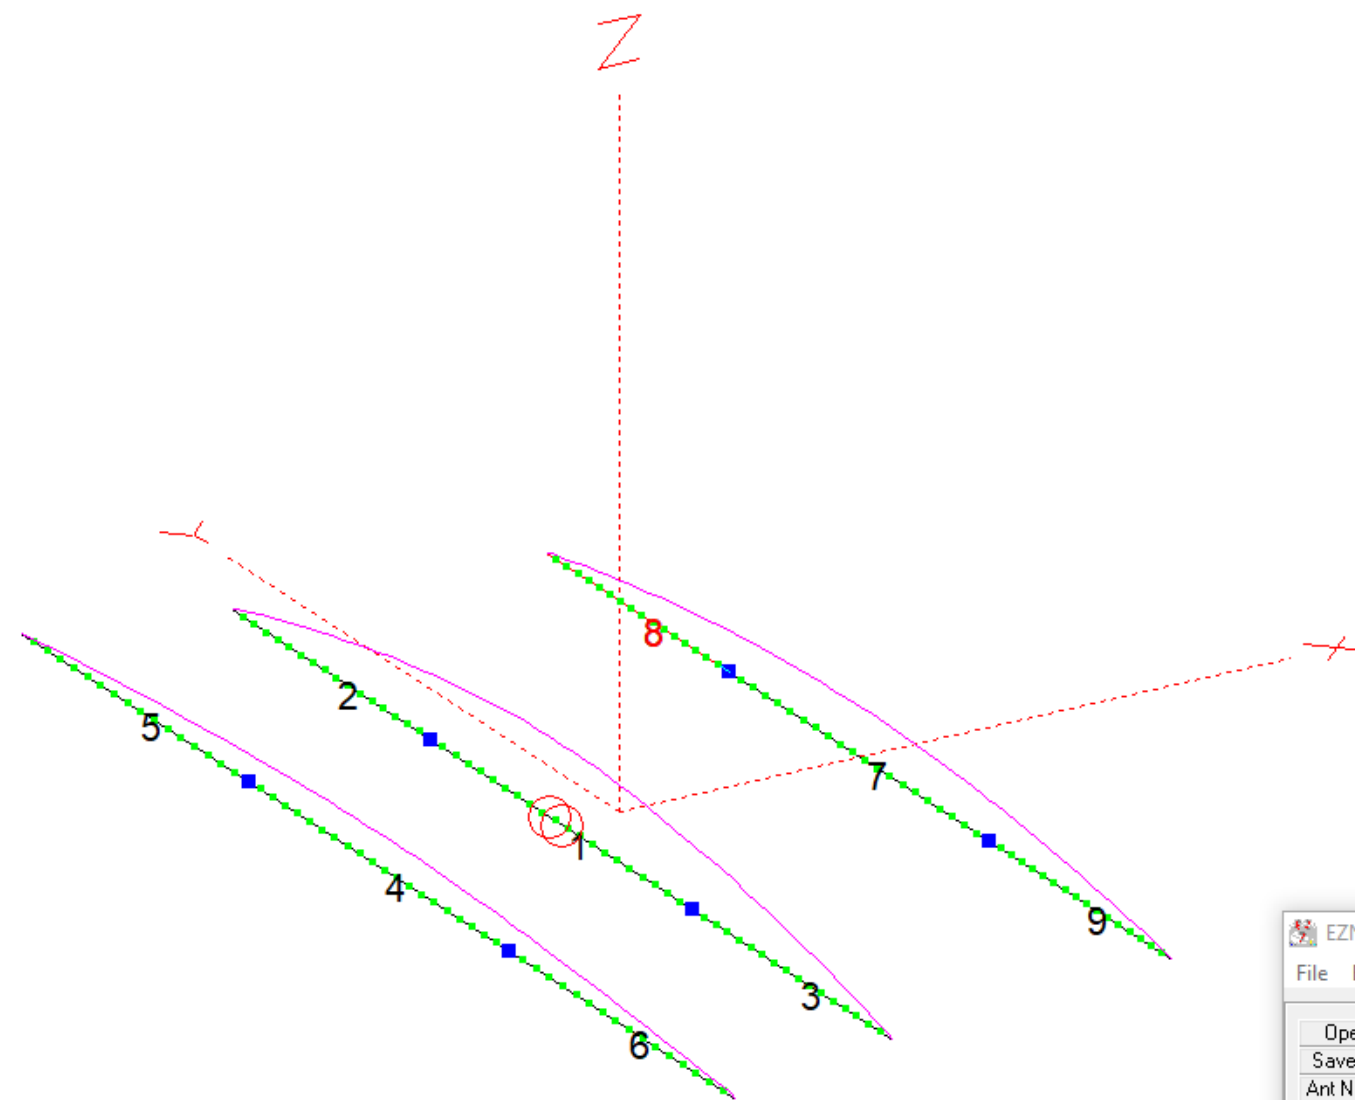

 Center Ant Image

Mouse Operation

EZNEC Pro/2+ v. 7.0

File Edit Options Outputs Setups View Utilities Help

Open
 Save As
 Ant Notes

Currents
 Src Dat
 Load Dat
 FF Tab
 NF Tab
 SWR
 View Ant

NEC-2D
 FF Plot

27mhz 3 ele Superlight

File	27mhz 3 ele Superlight.EZ
Frequency	27.5 MHz
Wavelength	10.9015 m
Wires	9 Wires, 165 segments
Sources	1 Source
Loads	0 Loads
Trans Lines	0 Transmission Lines
Transformers	0 Transformers
L Networks	0 L Networks
Y Param Networks	0 Y Param Networks
Ground Type	Free Space
Wire Loss	Aluminum (6061-T6)
Units	Meters
Plot Type	Azimuth
Elevation Angle	0 Deg.
Step Size	1 Deg.
Ref Level	0 dBi
Alt SWR Z0	27 ohms
Desc Options	
Gnd Wave Dist	OFF