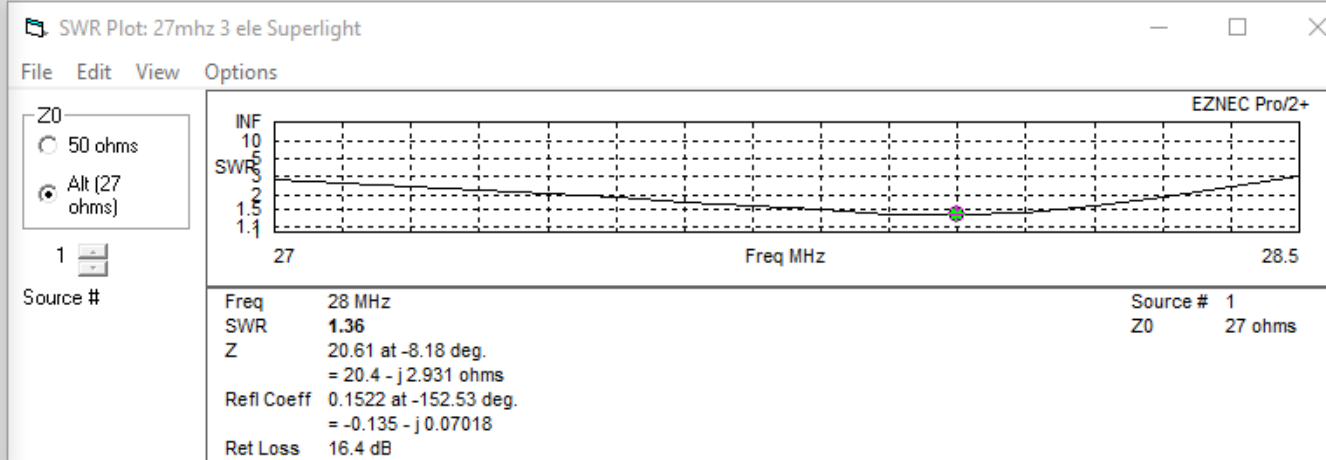

 Center Ant Image

Mouse Operation

EZNEC Pro/2+ v. 7.0

File Edit Options Outputs Setups View Utilities Help

Open
 Save As
 Ant Notes

Currents
 Src Dat
 Load Dat
 FF Tab
 NF Tab
 SWR
 View Ant

NEC-2D
 FF Plot

27mhz 3 ele Superlight

File	27mhz 3 ele Superlight.EZ
Frequency	27.5 MHz
Wavelength	10.9015 m
Wires	9 Wires, 165 segments
Sources	1 Source
Loads	0 Loads
Trans Lines	0 Transmission Lines
Transformers	0 Transformers
L Networks	0 L Networks
Y Param Networks	0 Y Param Networks
Ground Type	Free Space
Wire Loss	Aluminum (6061-T6)
Units	Meters
Plot Type	Azimuth
Elevation Angle	0 Deg.
Step Size	1 Deg.
Ref Level	0 dBi
Alt SWR Z0	27 ohms
Desc Options	
Gnd Wave Dist	OFF